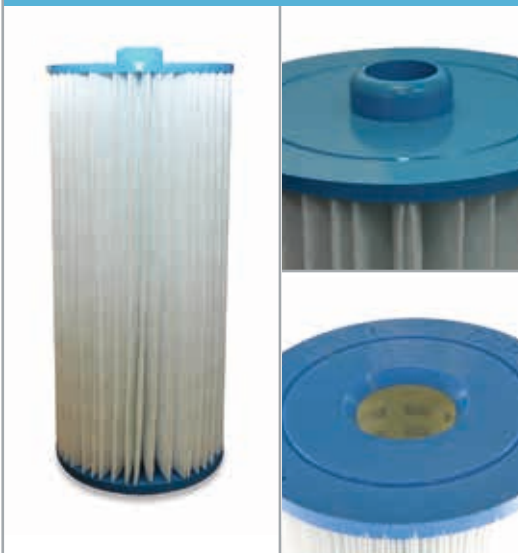

Darley Code

SC781

Golden Coast Code

76 23 273 340

Suitable for the following brands

- Sundance 6540-507

Notes

- Sundance part number: 6540-507

Unicel	Pleatco	Filbur
N/A	N/A	N/A
Length	Diameter	Filtration
483 mm (19")	214 mm (8 1/2")	120 ft²
Top		Bottom
50 mm male slip		64 mm hole with bevelled edge
Box Quantity		Box Size
4		450 mm x 450 mm x 530 mm
SILVERSTREAM	Darley Code	Golden Coast Code
No	N/A	N/A