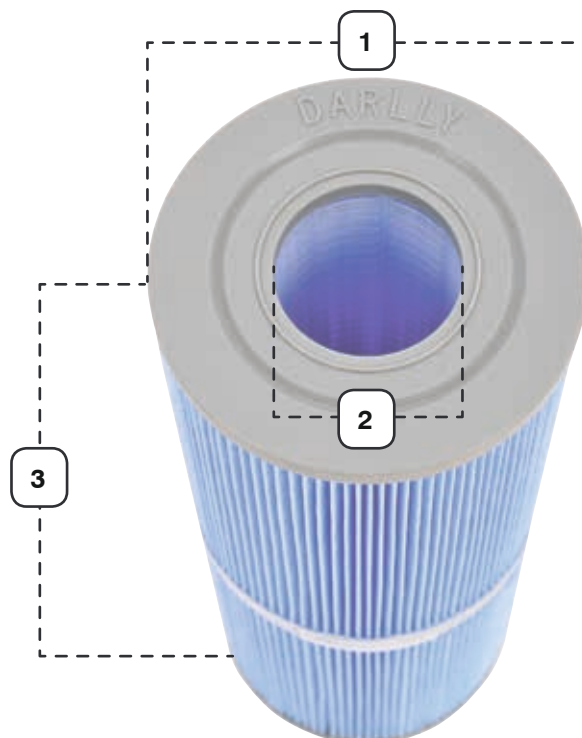

3. Length:

measure the overall length of the cartridge but do not include handles, threads etc.

Filter measurements may vary. Always allow a variance of +/- 5 mm.